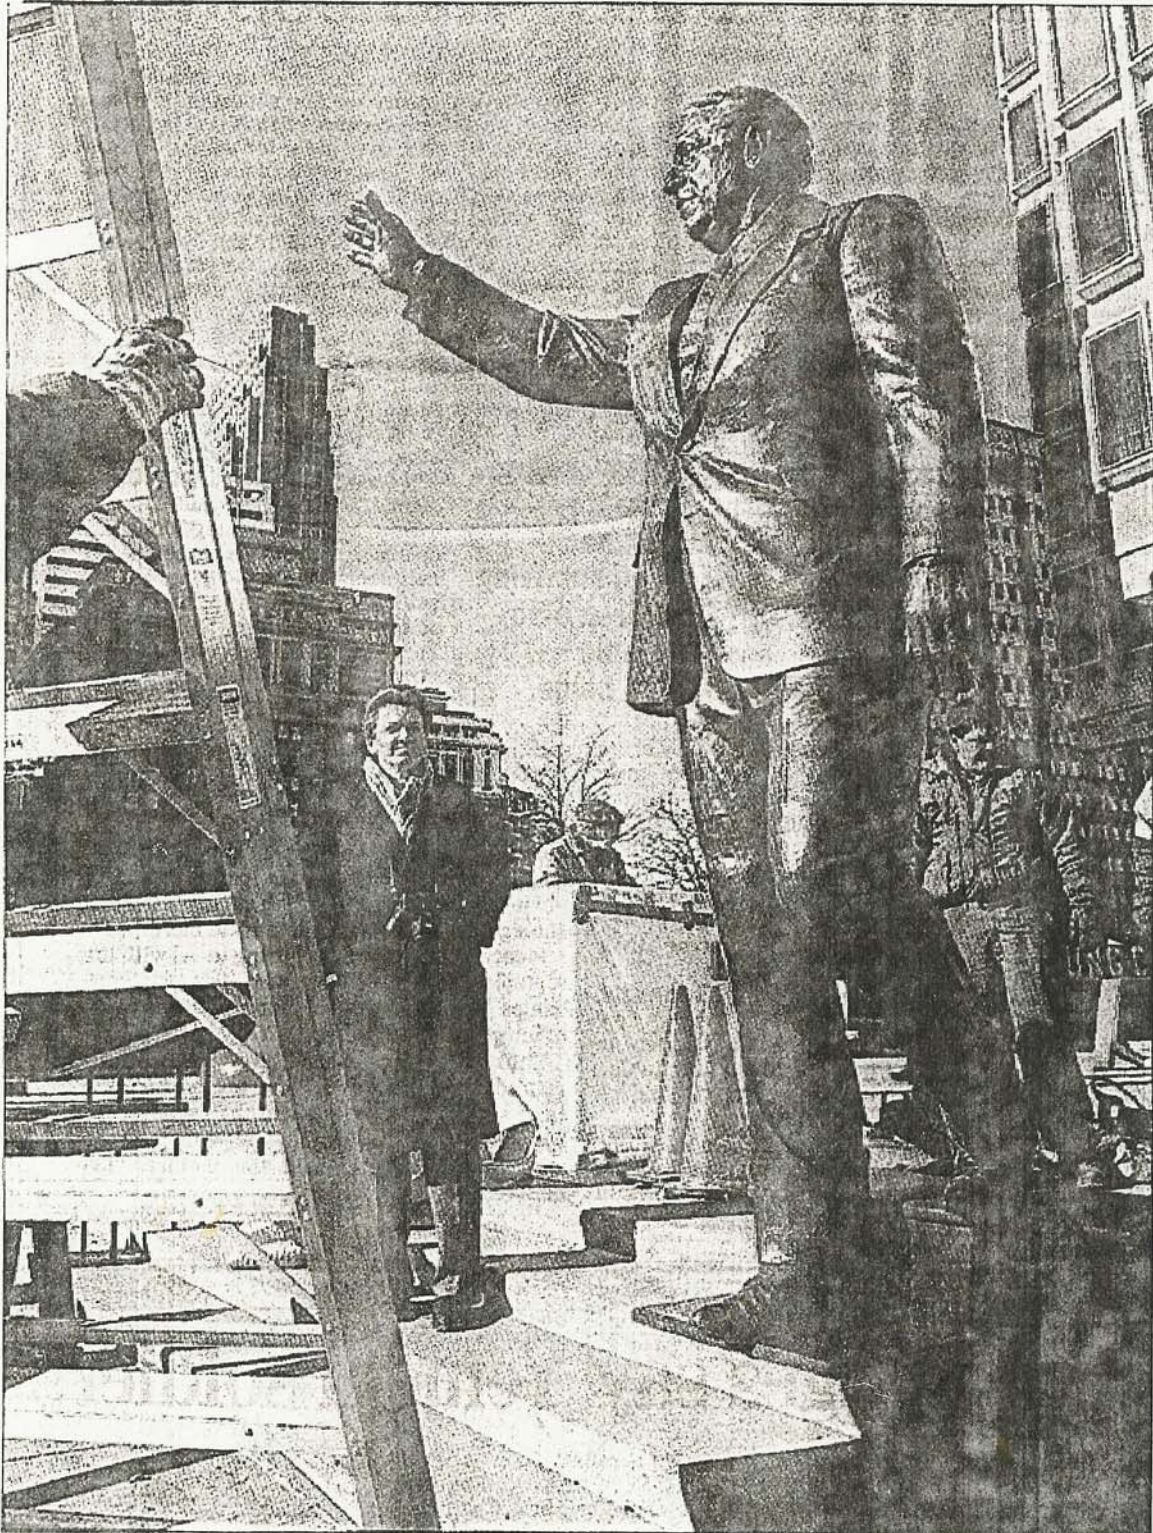

Philadelphia Inquirer

Thursday, December 31, 1998

Frank Rizzo's back in town

ERIC MENCHER / Inquirer Staff Photographer

Former Philadelphia Mayor Frank Rizzo's bronze likeness was lifted by crane yesterday into its place on the steps of the Municipal Services Building near City Hall. Protective blankets were replaced after the statue was installed; the official unveiling will be tomorrow afternoon. At left is sculptor Zenos Frudakis.